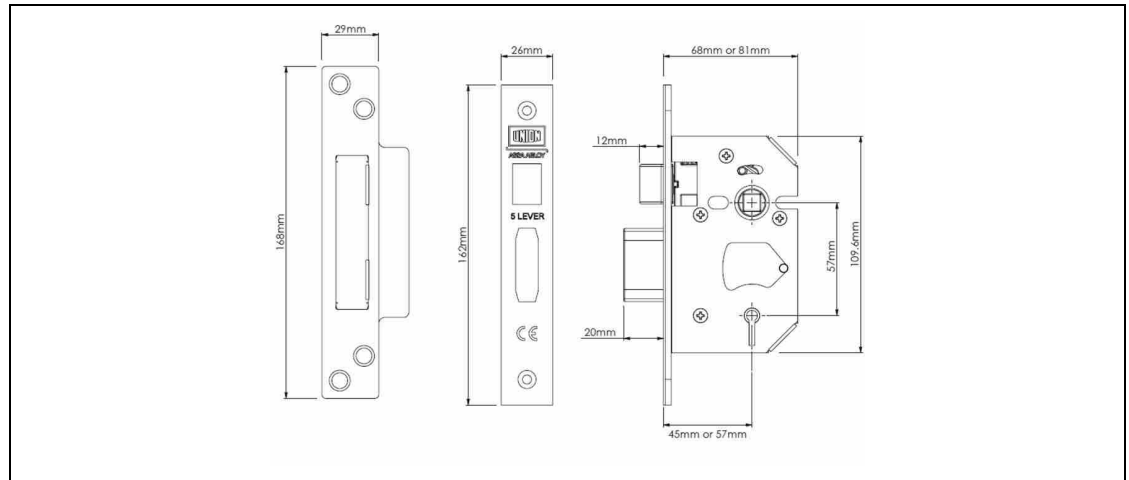

StrongBOLT

2205

5 Lever Sashlock

ASSA ABLOY

Technical Design:

Variants:

J2205S-SS-2.5	Satin Stainless Steel, 2.5" case
J2205S-SS-3.0	Satin Stainless Steel, 3.0" case
J2205S-PB-2.5	Polished Brass, 2.5" case
J2205S-PB-3.0	Polished Brass, 3.0" case
Y2205S-PB-2.5	5 lever StrongBOLT sashlock - VISI PACKED
Y2205S-PB-3.0	5 lever StrongBOLT sashlock - VISI PACKED
Y2205S-SS-2.5	5 lever StrongBOLT sashlock - VISI PACKED
Y2205S-SS-3.0	5 lever StrongBOLT sashlock - VISI PACKED