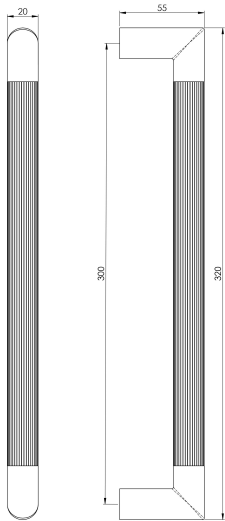

Mitred Lines Pull Handle

PH170B

Part of our lines handle collection, this mitred pull handle is available in three finishes, and each piece is precision engineered to add texture to an iconic industrial design. Works perfectly with various interior designs including Industrial, modern, transitional and contemporary.